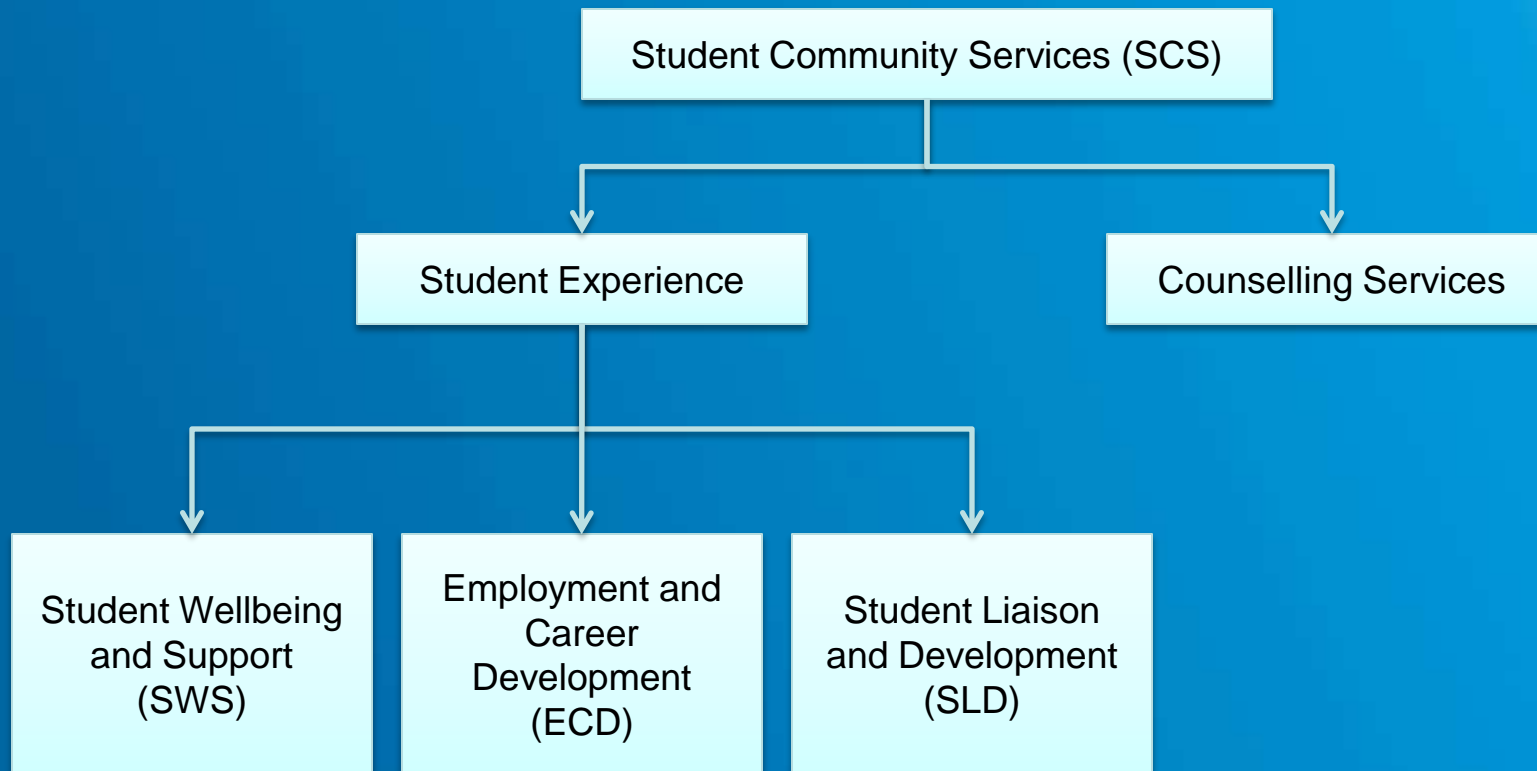

MONASH University
Sunway campus

www.monash.edu.my

Student Community Services

STUDENT COMMUNITY SERVICES SECTION AREAS

Employment and Career Development (ECD)

- **Weekly career presentations (employer information sessions)**
- **Annual career fair**
- **NGO fair**
- **Soft skill workshops**
- **Employer forums**
- **Student development programs**
- **Monash University's online job portal (Career Gateway)**
- **On campus recruitment / interview sessions**
- **Resume and cover letter checking**

Student Wellbeing and Support (SWS)

- Student wellbeing and pastoral care
- Critical incidence/ Student discipline/ Disability services
- Advisory and referral services

Student Liaison and Development (SLD)

Counselling Services

- The service ensures that students of the university have access to psychological counselling during office hours.
- The objective of the Service is to help students through difficulties, dilemmas and anxieties concerning them, making their experience at Monash University Sunway Campus a better one.
- The Service focuses on the needs and goals of the person, and facilitates in enhancing their coping skills.
- Apart from counselling, the Service also organizes monthly lunch time talks and other workshops or programs for students on topics that correspond to their needs.