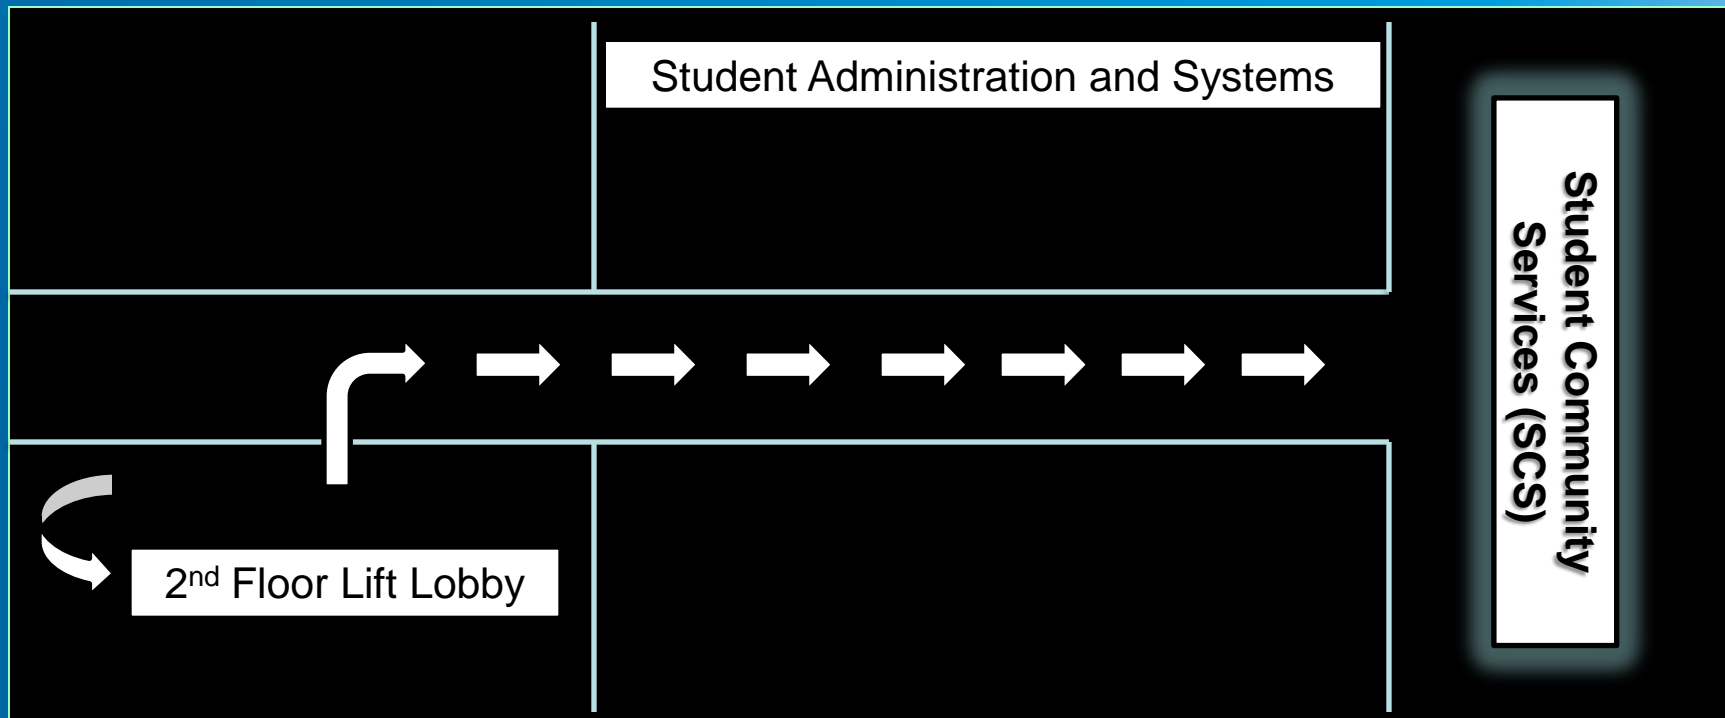

Student Community Services is located at Building C2, Level 2