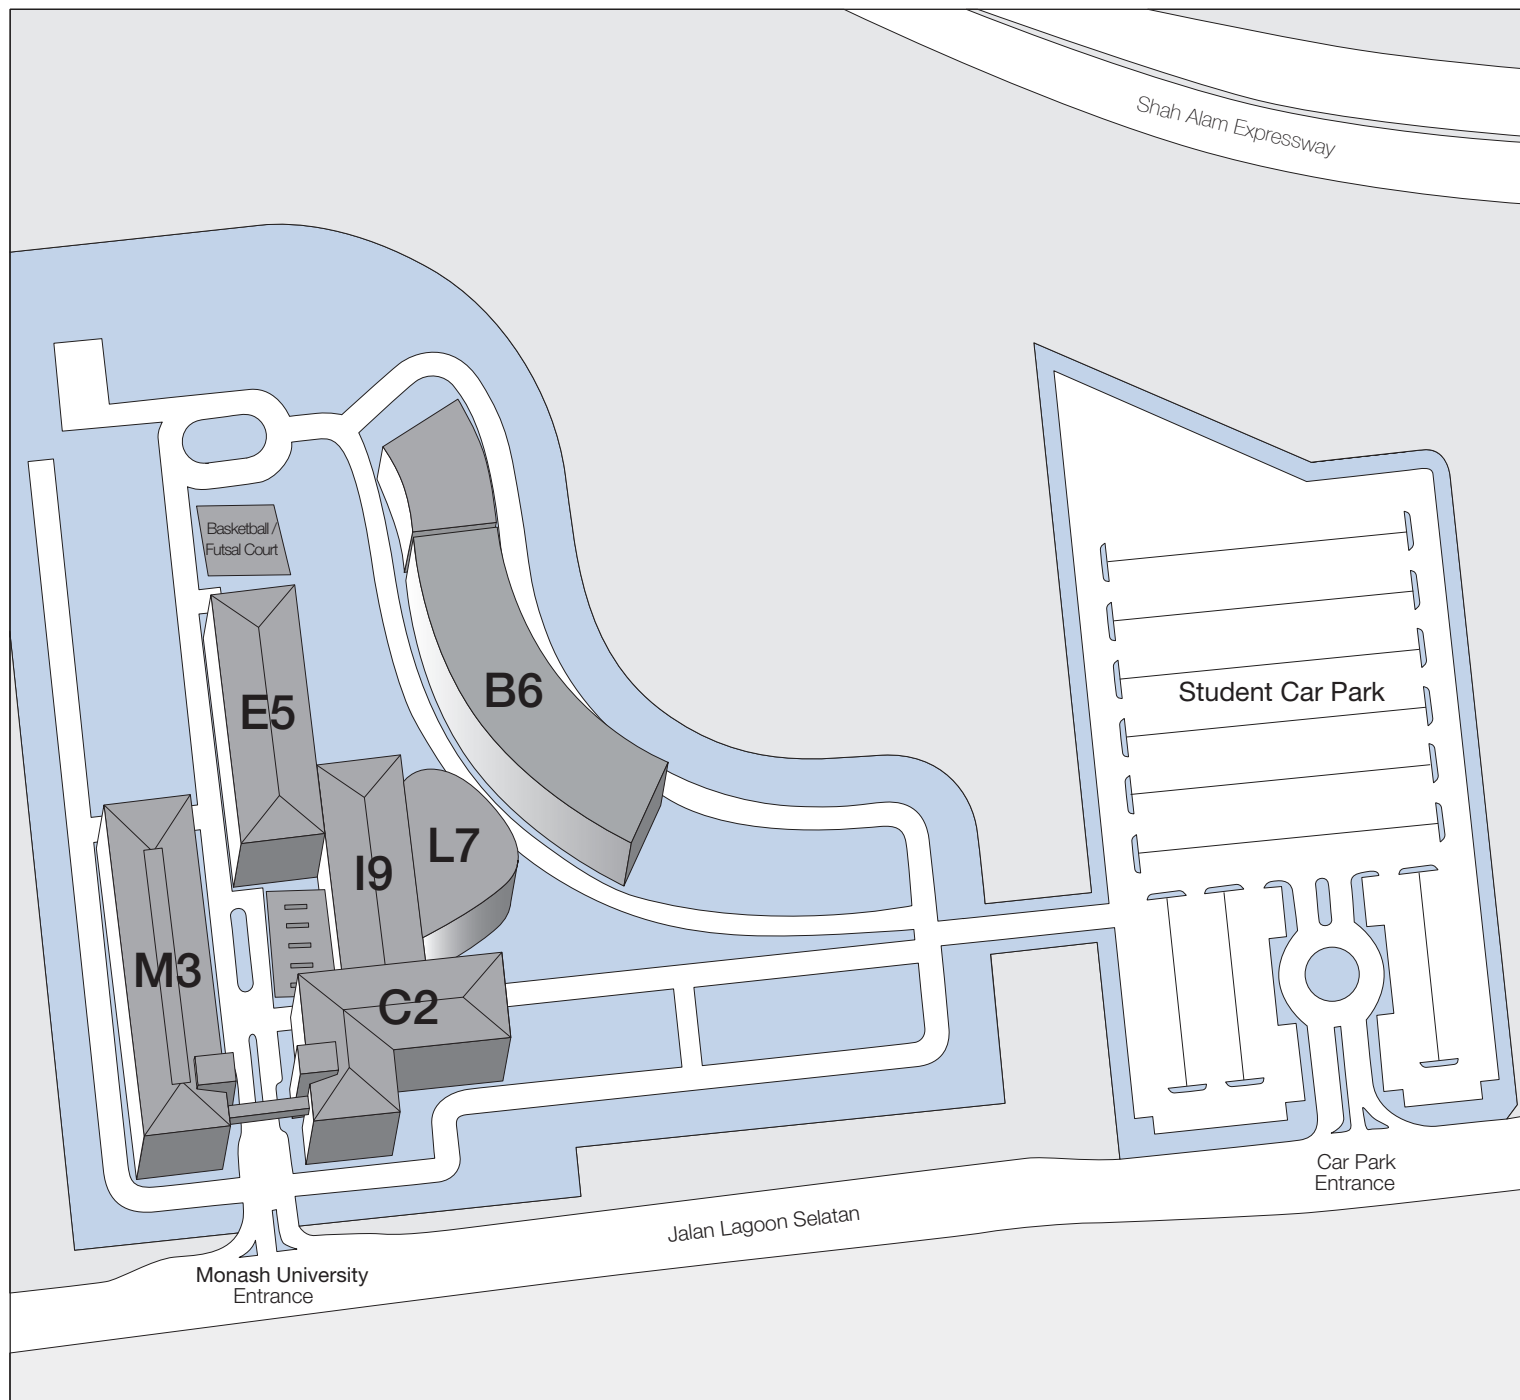

Monash University Sunway Campus

Building index

Building C2

Administration
School of Arts and Social Sciences
School of Information Technology
School of Science
Facilities Maintenance Department

Building M3

Jeffrey Cheah School of
Medicine and Health Sciences
Brain Research Institute Monash Sunway (BRIMS)
Science Laboratories

Building E5

School of Engineering

Building B6

School of Business
Monash University Student Association
Cafeteria
ATM

Building L7

Library & Learning Commons
Information Centre
Monash University
English Language Centre
Bookshop
Postal Service

Building I9

Computer Laboratories
Information Technology Services (ITS)