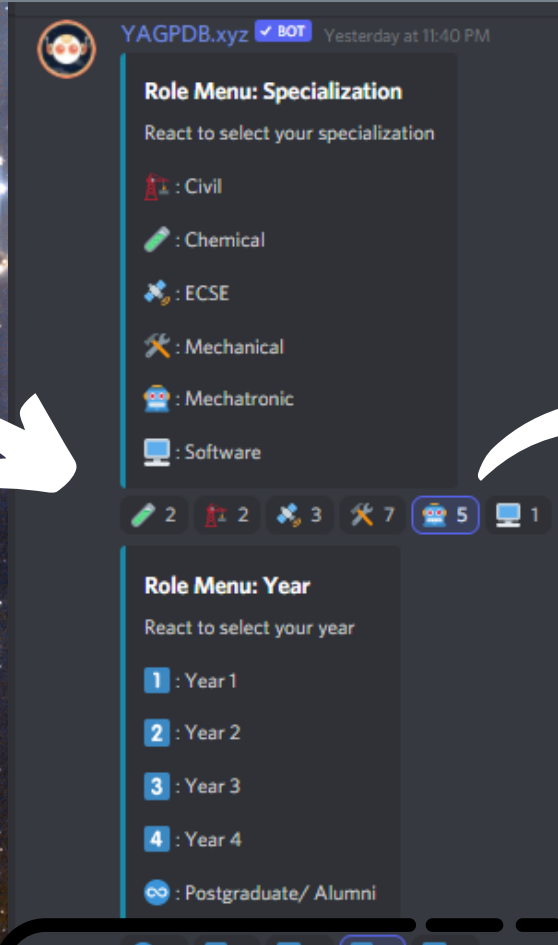

Year and Discipline

Select the year-discipline-roles text channel

Access your discipline's channels

Pick your year and discipline

Special Note :

- Pick specialization first before the year
- You can change your discipline on the discord anytime to connect with other disciplines' seniors